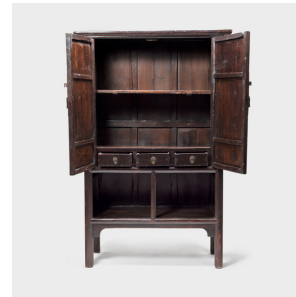

PAGODA RED

TWO DOOR CABINET

\$7,680

c. 1850 • Hunan, China • Northern Elmwood • Collection #Y087A

W: 51.75" D: 21.5" H: 79.75"

Classic Chinese furniture design is characterized by the flawless construction, purity of line, and dedication to detail you see here in this two-door cabinet. This beautiful elmwood cabinet was created in the mid-19th century by an artisan from China's Hunan province using traditional mortise and tenon joinery methods, without the use of nails or screws. We were drawn to the subtle rounded corners and unique open compartment that sets this cabinet apart from its contemporaries. With clean lines and a richly aged finish, this tall cabinet emits a subtle beauty that remains timeless.