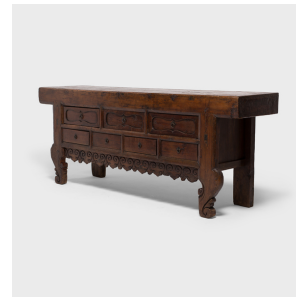

## MONUMENTAL RUYI COFFER

**\$9,480**

c. 1900 • Northern China, China • Northern Elmwood, Brass • Collection #GDE024

W: 86.0" D: 20.5" H: 34.25"

Topped with burning incense, spiritual figures, and offerings of food, this enchanting monumental coffer once played a central role in the ancestor worship of a Qing-dynasty home. Crafted of northern elmwood using mortise-and-tenon joinery techniques, the expansive coffer was designed to have a commanding presence within a room. Detailed carvings ornament the cabinet's seven drawers, curved legs, and ruyi apron, a motif offering blessings of good fortune and longevity. Continued...