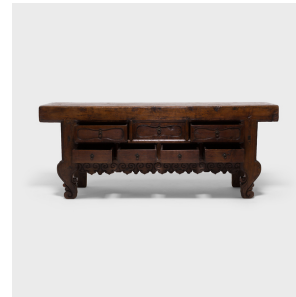

## MONUMENTAL RUYI COFFER

**\$9,480**

c. 1900 • Northern China, China • Northern Elmwood, Brass • Collection #GDE024

W: 86.0" D: 20.5" H: 34.25"

Topped with burning incense, spiritual figures, and offerings of food, this enchanting monumental coffer once played a central role in the ancestor worship of a Qing-dynasty home. Crafted of northern elmwood using mortise-and-tenon joinery techniques, the expansive coffer was designed to have a commanding presence within a room. Detailed carvings ornament the cabinet's seven drawers, curved legs, and ruyi apron, a motif offering blessings of good fortune and longevity. Continued...