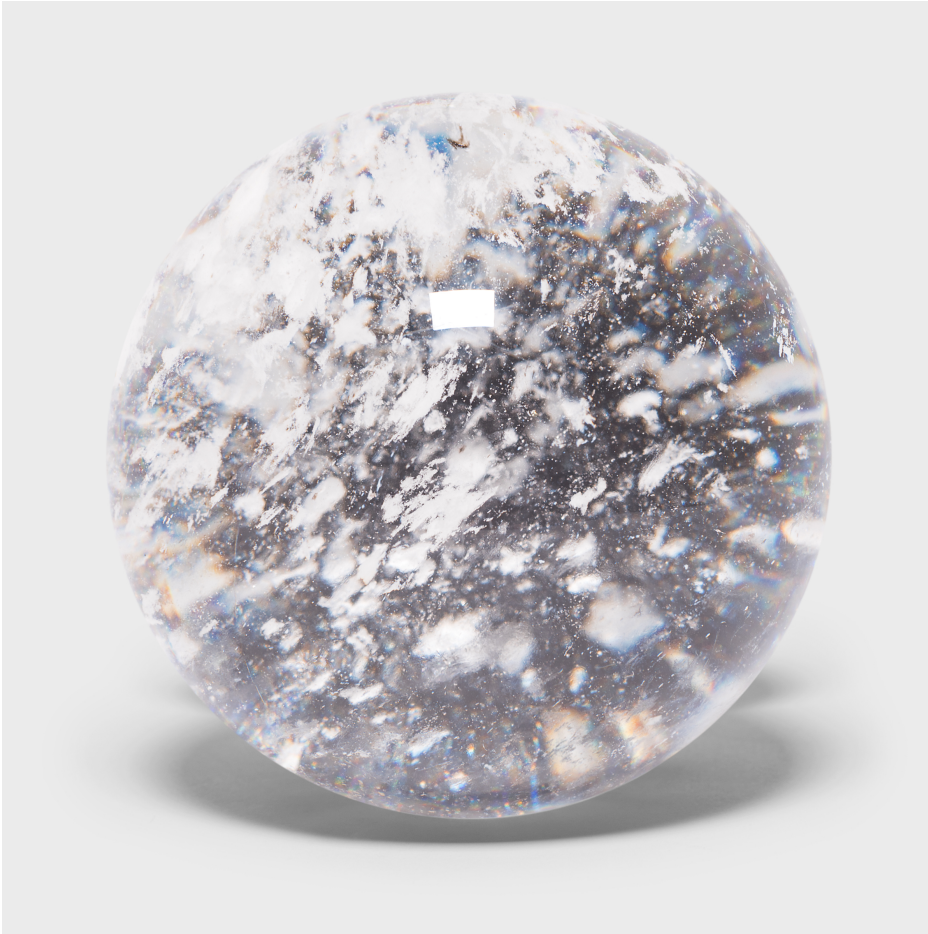

# PAGODA RED

---

## 6.5" ROCK CRYSTAL SPHERE

**\$458**

Shandong, China • Crystal • Collection #BJEE0631

H: 6.5" Dia: 6.5"

Gem lore is endless, and every culture has its own beliefs about specific stones tied to cultural history, geography, and spiritual practices. In China, some practitioners of feng shui value clear quartz, like this beautiful crystal ball, for its ability to hold and transmute light and to purify any negative energy. Keep out of direct sunlight.