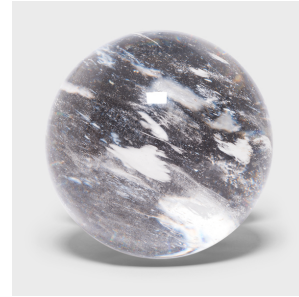

# PAGODA RED

---

## 7.25" ROCK CRYSTAL SPHERE

**\$880**

Shandong, China • Crystal • Collection #BJEE064D

H: 7.25" Dia: 7.25"

Gem lore is endless, and every culture has its own beliefs about specific stones tied to cultural history, geography, and spiritual practices. In China, some practitioners of feng shui value clear quartz, like this beautiful crystal ball, for its ability to hold and transmute light and to purify any negative energy. Keep out of direct sunlight.