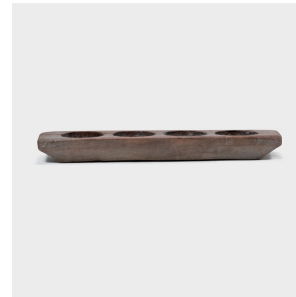

# PAGODA RED

---

## AFRICAN GRAIN MORTAR

**\$780**

c. 1950 • Central Africa • Wood • Collection #CBH038

W: 35.0" D: 7.5" H: 3.75"

This unusual rectangular tray was originally used as a mortar for grinding and removing the husks of cereal grains. The multiple recesses provided a convenient way to prepare and store multiple grains and spices for a meal. The tray's trough-like form and richly aged texture bring a rustic charm to the home as a planter, vide poche, or centerpiece.