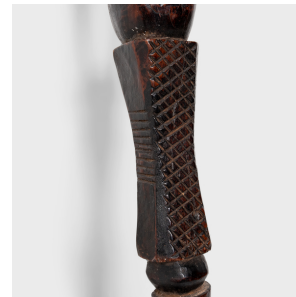

# PAGODA RED

---

## TABWA STAFF WITH FEMALE FIGURE

**\$980**

20th Century • Democratic Republic of Congo • Wood • Collection #CAA1556

W: 2.5" D: 2.0" H: 59.5"

This hand-carved 20th century wooden staff was crafted in the style of the Tabwa people located along the southwestern shores of Lake Tanganyika. The handle is finely decorated with engraved geometric patterns, surmounted by a standing naked figure representing the female lineage ancestor. The rest of the staff is stripped down with a more rustic finish, exhibiting a dark, glossy patina where it has been handled over many years.