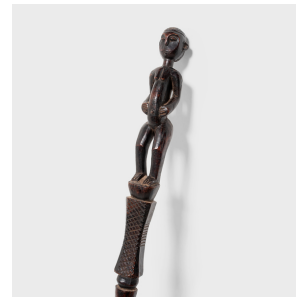

# PAGODA RED

---

## TABWA STAFF WITH FEMALE FIGURE

**\$980**

20th Century • Democratic Republic of Congo • Wood • Collection #CAA1556

W: 2.5" D: 2.0" H: 59.5"

This hand-carved 20th century wooden staff was crafted in the style of the Tabwa people located along the southwestern shores of Lake Tanganyika. The handle is finely decorated with engraved geometric patterns, surmounted by a standing naked figure representing the female lineage ancestor. The rest of the staff is stripped down with a more rustic finish, exhibiting a dark, glossy patina where it has been handled over many years.