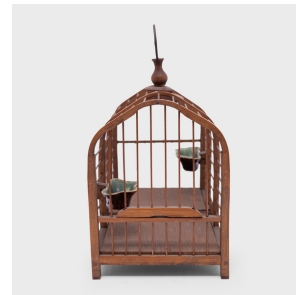

PAGODA RED

ELEGANT BAMBOO BIRDCAGE WITH CELADON DISHES

\$480

c. 1900 • China • Bamboo, Porcelain, Metal • Collection #CFC495

W: 10.0" D: 5.5" H: 11.0"

This petite bamboo birdcage was once home to the tiny pet bird of a Qing-dynasty aristocrat. Dated to the turn of the century, the birdcage is carefully assembled of thin bamboo rods set into an elongated frame with an adjustable opening at one end. The hanging cage includes two porcelain food dishes, each with a delicate flared shape and a celadon-green interior glaze.