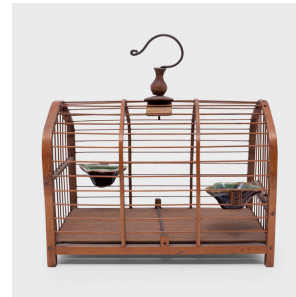

PAGODA RED

ELEGANT BAMBOO BIRDCAGE WITH CELADON DISHES

\$480

c. 1900 • China • Bamboo, Porcelain, Metal • Collection #CFC495

W: 10.0" D: 5.5" H: 11.0"

This petite bamboo birdcage was once home to the tiny pet bird of a Qing-dynasty aristocrat. Dated to the turn of the century, the birdcage is carefully assembled of thin bamboo rods set into an elongated frame with an adjustable opening at one end. The hanging cage includes two porcelain food dishes, each with a delicate flared shape and a celadon-green interior glaze.

From the collection of Frances and Gary Comer.

Porcelain water pots and other accessories will be packaged separately during shipping. Continued...

1740 W. Webster Ave., Chicago, IL 60614 • 773-235-1188 • info@pagodared.com

PAGODARED.COM

**PAGODA
RED**

ELEGANT BAMBOO BIRDCAGE WITH CELADON DISHES

Due to its fragility, this item is only available via white glove delivery or local pickup.

1740 W. Webster Ave., Chicago, IL 60614 • 773-235-1188 • info@pagodared.com