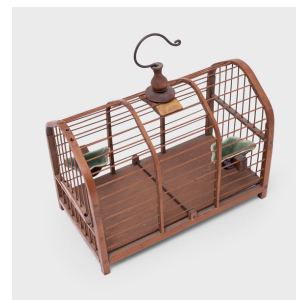

PAGODA RED

ELEGANT BAMBOO BIRDCAGE WITH CELADON DISHES

\$480

c. 1900 • China • Bamboo, Porcelain, Metal • Collection #CFC495

W: 10.0" D: 5.5" H: 11.0"

This petite bamboo birdcage was once home to the tiny pet bird of a Qing-dynasty aristocrat. Dated to the turn of the century, the birdcage is carefully assembled of thin bamboo rods set into an elongated frame with an adjustable opening at one end. The hanging cage includes two porcelain food dishes, each with a delicate flared shape and a celadon-green interior glaze.

From the collection of Frances and Gary Comer.

Porcelain water pots and other accessories will be packaged separately during shipping. Continued...

1740 W. Webster Ave., Chicago, IL 60614 • 773-235-1188 • info@pagodared.com

PAGODARED.COM

**PAGODA
RED**

ELEGANT BAMBOO BIRDCAGE WITH CELADON DISHES

Due to its fragility, this item is only available via white glove delivery or local pickup.

1740 W. Webster Ave., Chicago, IL 60614 • 773-235-1188 • info@pagodared.com