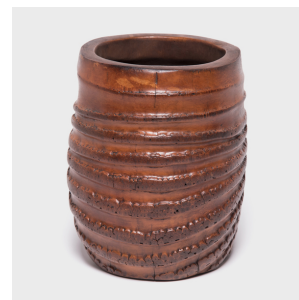

PAGODA RED

BAMBOO BRUSH CONTAINER

\$1,680

c. 1900 • Shanxi, China • Bamboo • Collection #BJFF175

W: 7.5" D: 7.5" H: 9.0"

A Chinese calligrapher would work with many types of brushes of different thicknesses and sizes to achieve the perfect stroke. Each artist stored their brushes in a favorite handmade brush pot or bitong which rested on the painting table in their studio. This 19th-century brush pot takes its form from a uniquely curved bamboo specimen. The artisan who created this brush pot respected the growth marks of the bamboo as an integral part of the design.