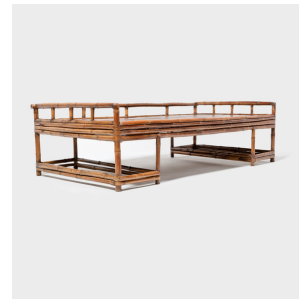

PAGODA RED

BENT BAMBOO DAYBED

\$6,280

c. 1850 • Southern China, China • Bamboo • Collection #U140

W: 89.0" D: 45.0" H: 25.5"

Made of bent bamboo, this southern Chinese day bed was likely the most popular piece of furniture in house. Lightweight and portable, the platform bed traveled from room to room and was even brought outdoors during the region's sultry summers. Low to the ground, the bed was easy to clamber upon for sleeping, reading, or playing music. Using bamboo's reticulated stems to best advantage, stout pieces form bed's legs and low side rails, while narrower lengths were fastened together to form the apron and leg supports. An inset of crushed bamboo provides a sturdy platform. Continued...

1740 W Webster Ave, Chicago, IL 60614 • 773.235.1188 • info@pagodared.com

PAGODARED.COM

PAGODA RED

BENT BAMBOO DAYBED

A delight in a sun room, this day bed invites indulgent lounging.

1740 W Webster Ave, Chicago, IL 60614 • 773.235.1188 • info@pagodared.com