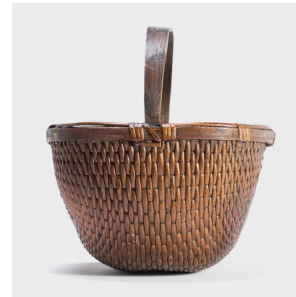

PAGODA RED

WILLOW MARKET BASKET

\$238

c. 1900 • Shanxi, China • Willow • Collection #BJEE040J

W: 13.5" D: 13.75" H: 14.75"

It is easy to imagine someone, long ago, walking to market on a beautiful summer day with this beautiful basket slung over their arm. Basket making is an ancient and humble craft, but in the hands of a truly skilled weaver willow branches, like these, can be transformed into a truly beautiful work of art. Young willow branches grow quickly, are strong and flexible, and so are the perfect basket making material. In China willow symbolizes renewal, spring, and immortality.