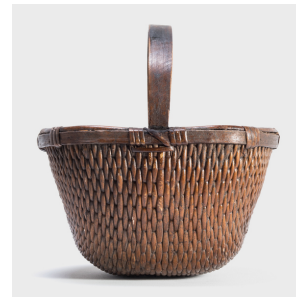

# PAGODA RED

---

## WILLOW MARKET BASKET

**\$238**

c. 1900 • Shanxi, China • Willow • Collection #BJEE040H

W: 12.75" D: 14.0" H: 14.5"

It is easy to imagine someone, long ago, walking to market on a beautiful summer day with this beautiful basket slung over their arm. Basket making is an ancient and humble craft, but in the hands of a truly skilled weaver willow branches, like these, can be transformed into a truly beautiful work of art. Young willow branches grow quickly, are strong and flexible, and so are the perfect basket making material. In China willow symbolizes renewal, spring, and immortality.