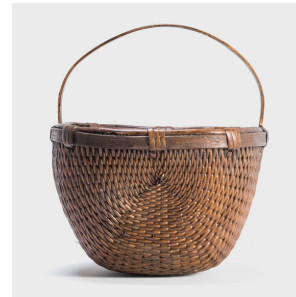

# PAGODA RED

---

## WILLOW MARKET BASKET

**\$238**

c. 1900 • Shanxi, China • Willow • Collection #BJEE040H

W: 12.75" D: 14.0" H: 14.5"

It is easy to imagine someone, long ago, walking to market on a beautiful summer day with this beautiful basket slung over their arm. Basket making is an ancient and humble craft, but in the hands of a truly skilled weaver willow branches, like these, can be transformed into a truly beautiful work of art. Young willow branches grow quickly, are strong and flexible, and so are the perfect basket making material. In China willow symbolizes renewal, spring, and immortality.