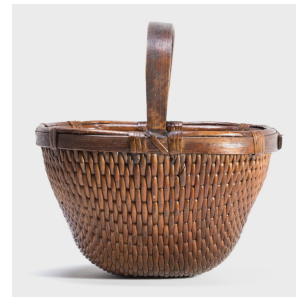

PAGODA RED

WILLOW MARKET BASKET

\$238

c. 1900 • Shanxi, China • Willow • Collection #BJEE040F

W: 13.0" D: 14.25" H: 15.0"

It is easy to imagine someone, long ago, walking to market on a beautiful summer day with this beautiful basket slung over their arm. Basket making is an ancient and humble craft, but in the hands of a truly skilled weaver willow branches, like these, can be transformed into a truly beautiful work of art. Symbols of renewal, spring, and immortality, young willow branches grow quickly, are strong and flexible, and so are the perfect basket making material.