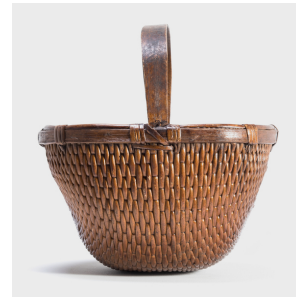

PAGODA RED

WILLOW MARKET BASKET

\$238

c. 1900 • Shanxi, China • Willow • Collection #BJEE040F

W: 13.0" D: 14.25" H: 15.0"

It is easy to imagine someone, long ago, walking to market on a beautiful summer day with this beautiful basket slung over their arm. Basket making is an ancient and humble craft, but in the hands of a truly skilled weaver willow branches, like these, can be transformed into a truly beautiful work of art. Symbols of renewal, spring, and immortality, young willow branches grow quickly, are strong and flexible, and so are the perfect basket making material.