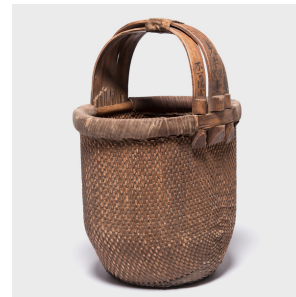

PAGODA RED

BENT HANDLE FISHERMAN'S BASKET

\$428

c. 1850 • Hebei, China • Wood, Willow • Collection #BJFF101H

H: 24.0" Dia: 17.25"

Basket making is an ancient and humble craft, but in the hands of a skilled weaver a simple willow basket can become a truly beautiful work of art. This bent handle basket was made in China long ago, and the artisan's mastery is evident: the strong, flexible willow strips are skillfully intertwined into a delicate pattern.

The wider bands of the handle add presence and strength to the intricate patterning represented in the weave. This particular example is further decorated with finely painted Chinese characters. Continued...

1740 W. Webster Ave., Chicago, IL 60614 • 773-235-1188 • info@pagodared.com

PAGODARED.COM

PAGODA RED

BENT HANDLE FISHERMAN'S BASKET

It has worn beautifully with time, but remains in remarkable condition as a testament to its craftsmanship. We love it for firewood, toys, wastepaper or anything you want stored beautifully.