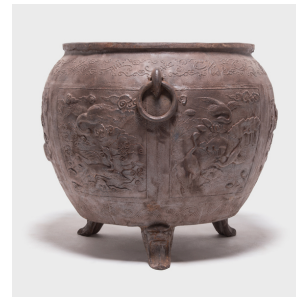

## CELESTIAL SEA CAST IRON VESSEL

**\$4,380**

Hebei, China • Cast Iron • Collection #BJEE174

H: 31.5" Dia: 37.0"

China was the earliest known civilization to create works using cast iron, first appearing during the illustrious Zhou dynasty (1046-256 BCE). This capacious vessel continues tradition and references 19th-century iron vessels used for collecting rain water near homes in case of fire. Balanced on tripod feet, this basin is patterned in high relief with trailing vines, a border of celestial waves, and scenic panels depicting auspicious birds in flight.