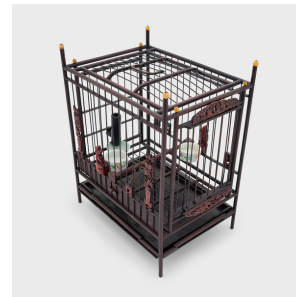

PAGODA RED

BIRDCAGE WITH TRAVELING CASE

\$1,180

c. 1900 • China • Porcelain, Metal, Hardwood • Collection #CFC461

W: 11.0" D: 8.0" H: 12.25"

This delicate wooden birdcage was once home to the tiny pet songbird of a Qing-dynasty aristocrat. Dated to the late-19th century, the rectangular cage is precisely assembled from thin hardwood rods and features a domed top, an elevated base with removable lower tray, and a sliding door accented with carved door flowers. A long wooden perch stretches across the cage, textured with sand and grit to add traction and simulate tree bark. On both ends of the perch is a carved Shou character medallion, symbolizing longevity and blessings for a long and complete life. Continued...

1740 W. Webster Ave., Chicago, IL 60614 • 773-235-1188 • info@pagodared.com

PAGODARED.COM

PAGODA RED

BIRDCAGE WITH TRAVELING CASE

Several finely-decorated accessories are affixed to the sides of the cage, including eight wooden charms and three petite porcelain cups for holding water and birdseed. The porcelain cups are enameled with scholars' objects and secured by wooden carvings of small robed figures. On one side of the cage are two wooden charms of a peony blossom in a fantail vase, an emblem of spring and symbol of love, affection, beauty and wealth. A similar robed figure and display stand is attached to the other side of the birdcage and is accompanied by two mirroring charms of a crane perched on a pine tree. Both symbols of longevity, the crane and pine tree are common motifs in Chinese art and even persist in the detailing of the cage door.

Overflowing with symbolism, this birdcage is a fantastic collector's item. The cage is complete with a lacquered traveling case, fitted with a mesh screen door and reinforced with brass hardware. A keepsake from a bygone era, we love this birdcage as a storied sculptural object, tucked amid green foliage in a sunroom or sitting room.