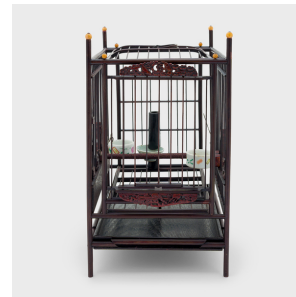

PAGODA RED

BIRDCAGE WITH TRAVELING CASE

\$1,180

c. 1900 • China • Porcelain, Metal, Hardwood • Collection #CFC461

W: 11.0" D: 8.0" H: 12.25"

This delicate wooden birdcage was once home to the tiny pet songbird of a Qing-dynasty aristocrat. Dated to the late-19th century, the rectangular cage is precisely assembled from thin hardwood rods and features a domed top, an elevated base with removable lower tray, and a sliding door accented with carved door flowers. A long wooden perch stretches across the cage, textured with sand and grit to add traction and simulate tree bark. On both ends of the perch is a carved Shou character medallion, symbolizing longevity and blessings for a long and complete life. Continued...

1740 W. Webster Ave., Chicago, IL 60614 • 773-235-1188 • info@pagodared.com

PAGODARED.COM

PAGODA RED

BIRDCAGE WITH TRAVELING CASE

Several finely-decorated accessories are affixed to the sides of the cage, including eight wooden charms and three petite porcelain cups for holding water and birdseed. The porcelain cups are enameled with scholars' objects and secured by wooden carvings of small robed figures. On one side of the cage are two wooden charms of a peony blossom in a fantail vase, an emblem of spring and symbol of love, affection, beauty and wealth. A similar robed figure and display stand is attached to the other side of the birdcage and is accompanied by two mirroring charms of a crane perched on a pine tree. Both symbols of longevity, the crane and pine tree are common motifs in Chinese art and even persist in the detailing of the cage door.

Overflowing with symbolism, this birdcage is a fantastic collector's item. The cage is complete with a lacquered traveling case, fitted with a mesh screen door and reinforced with brass hardware. A keepsake from a bygone era, we love this birdcage as a storied sculptural object, tucked amid green foliage in a sunroom or sitting room.