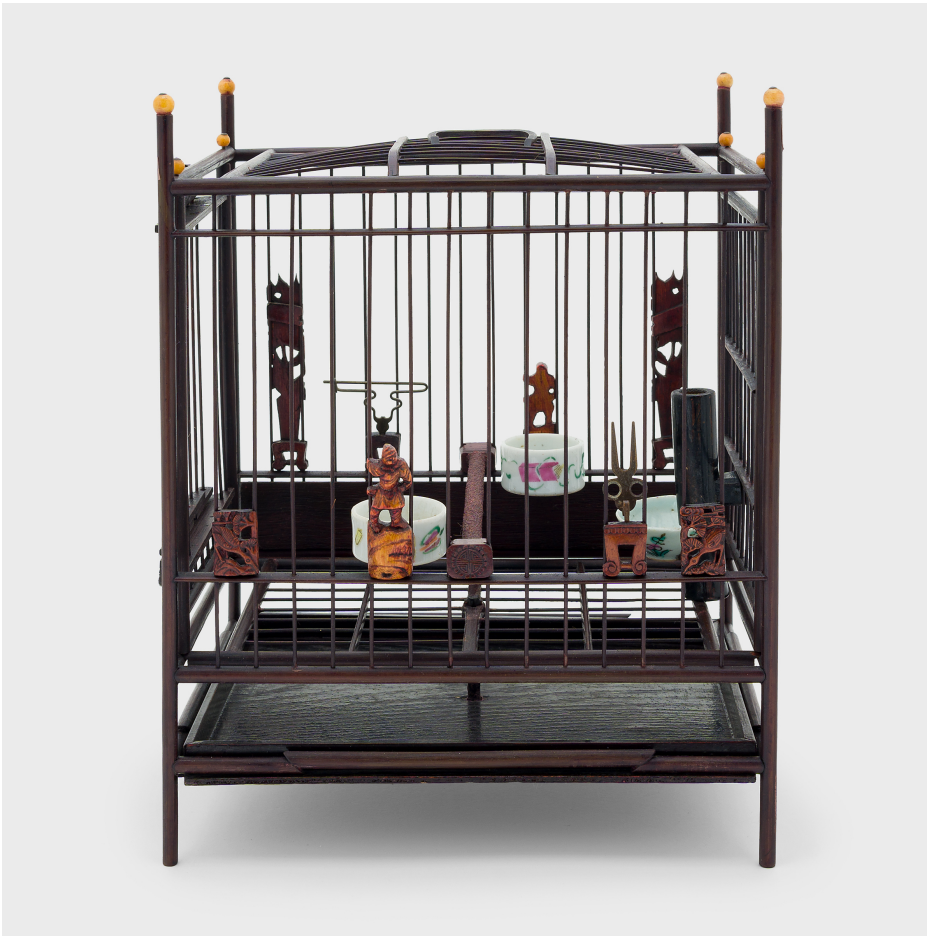

PAGODA RED

BIRDCAGE WITH TRAVELING CASE

\$1,180

c. 1900 • China • Porcelain, Metal, Hardwood • Collection #CFC461

W: 11.0" D: 8.0" H: 12.25"

This delicate wooden birdcage was once home to the tiny pet songbird of a Qing-dynasty aristocrat. Dated to the late-19th century, the rectangular cage is precisely assembled from thin hardwood rods and features a domed top, an elevated base with removable lower tray, and a sliding door accented with carved door flowers. A long wooden perch stretches across the cage, textured with sand and grit to add traction and simulate tree bark. On both ends of the perch is a carved Shou character medallion, symbolizing longevity and blessings for a long and complete life. Continued...

1740 W. Webster Ave., Chicago, IL 60614 • 773-235-1188 • info@pagodared.com

PAGODARED.COM

PAGODA RED

BIRDCAGE WITH TRAVELING CASE

Several finely-decorated accessories are affixed to the sides of the cage, including eight wooden charms and three petite porcelain cups for holding water and birdseed. The porcelain cups are enameled with scholars' objects and secured by wooden carvings of small robed figures. On one side of the cage are two wooden charms of a peony blossom in a fantail vase, an emblem of spring and symbol of love, affection, beauty and wealth. A similar robed figure and display stand is attached to the other side of the birdcage and is accompanied by two mirroring charms of a crane perched on a pine tree. Both symbols of longevity, the crane and pine tree are common motifs in Chinese art and even persist in the detailing of the cage door.

Overflowing with symbolism, this birdcage is a fantastic collector's item. The cage is complete with a lacquered traveling case, fitted with a mesh screen door and reinforced with brass hardware. A keepsake from a bygone era, we love this birdcage as a storied sculptural object, tucked amid green foliage in a sunroom or sitting room.