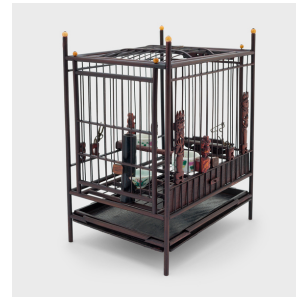

PAGODA RED

BIRDCAGE WITH TRAVELING CASE

\$1,180

c. 1900 • China • Porcelain, Metal, Hardwood • Collection #CFC461

W: 11.0" D: 8.0" H: 12.25"

This delicate wooden birdcage was once home to the tiny pet songbird of a Qing-dynasty aristocrat. Dated to the late-19th century, the rectangular cage is precisely assembled from thin hardwood rods and features a domed top, an elevated base with removable lower tray, and a sliding door accented with carved door flowers. A long wooden perch stretches across the cage, textured with sand and grit to add traction and simulate tree bark. On both ends of the perch is a carved Shou character medallion, symbolizing longevity and blessings for a long and complete life. Continued...

1740 W. Webster Ave., Chicago, IL 60614 • 773-235-1188 • info@pagodared.com

PAGODARED.COM

PAGODA RED

BIRDCAGE WITH TRAVELING CASE

Several finely-decorated accessories are affixed to the sides of the cage, including eight wooden charms and three petite porcelain cups for holding water and birdseed. The porcelain cups are enameled with scholars' objects and secured by wooden carvings of small robed figures. On one side of the cage are two wooden charms of a peony blossom in a fantail vase, an emblem of spring and symbol of love, affection, beauty and wealth. A similar robed figure and display stand is attached to the other side of the birdcage and is accompanied by two mirroring charms of a crane perched on a pine tree. Both symbols of longevity, the crane and pine tree are common motifs in Chinese art and even persist in the detailing of the cage door.

Overflowing with symbolism, this birdcage is a fantastic collector's item. The cage is complete with a lacquered traveling case, fitted with a mesh screen door and reinforced with brass hardware. A keepsake from a bygone era, we love this birdcage as a storied sculptural object, tucked amid green foliage in a sunroom or sitting room.