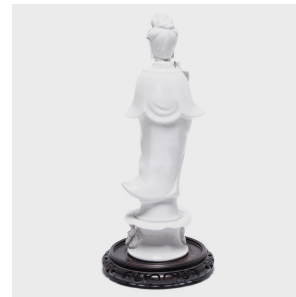

# PAGODA RED

---

## BLANC DE CHINE GUANYIN

**\$1,680**

c. 1900 • China • Porcelain • Collection #CJJK024

H: 23.0" Dia: 10.25"

A symbol of compassion and wisdom, Guanyin is a bodhisattva venerated by Buddhists and Taoists alike. This exquisite porcelain sculpture from the early 20th century depicts the serene-faced goddess holding lotus plants, symbols of purity and divinity, in her characteristic flowing white robes. Crafted with keen attention to detail and a sense of ethereal lightness, the figure is made of a clay known as blanc de chine. The clay's low iron content allows it to keep its white color after firing, here applied with a white glaze to further enhance its pristine appearance.