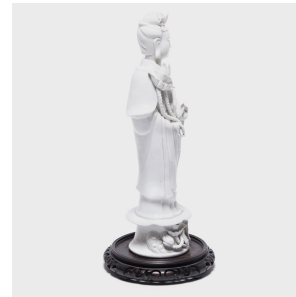

# PAGODA RED

---

## BLANC DE CHINE GUANYIN

**\$1,680**

c. 1900 • China • Porcelain • Collection #CJJK024

H: 23.0" Dia: 10.25"

A symbol of compassion and wisdom, Guanyin is a bodhisattva venerated by Buddhists and Taoists alike. This exquisite porcelain sculpture from the early 20th century depicts the serene-faced goddess holding lotus plants, symbols of purity and divinity, in her characteristic flowing white robes. Crafted with keen attention to detail and a sense of ethereal lightness, the figure is made of a clay known as blanc de chine. The clay's low iron content allows it to keep its white color after firing, here applied with a white glaze to further enhance its pristine appearance.