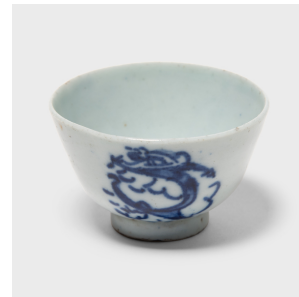

## BLUE AND WHITE DRAGON TEA CUP

**\$48**

c. 1900 • Southern China, China • Porcelain • Collection #CBH068B

H: 1.5" Dia: 2.5"

The delicate blue and white dragon design of this porcelain teacup was painted in a muted, grey pigment, only to be transformed to a rich, cobalt blue by the fiery heat of the kiln. A common motif in Chinese porcelain, the serpentine dragon is a symbol of power and strength. Retaining the immediacy of the artist's brushwork, the design offers a sense of simplicity and spontaneity that looks as fresh today as it did serving tea at the turn of the 20th century.