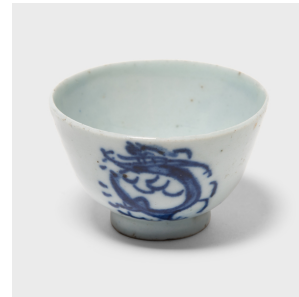

## BLUE AND WHITE DRAGON TEA CUP

**\$48**

c. 1900 • Southern China, China • Porcelain • Collection #CBH068B

H: 1.5" Dia: 2.5"

The delicate blue and white dragon design of this porcelain teacup was painted in a muted, grey pigment, only to be transformed to a rich, cobalt blue by the fiery heat of the kiln. A common motif in Chinese porcelain, the serpentine dragon is a symbol of power and strength. Retaining the immediacy of the artist's brushwork, the design offers a sense of simplicity and spontaneity that looks as fresh today as it did serving tea at the turn of the 20th century.