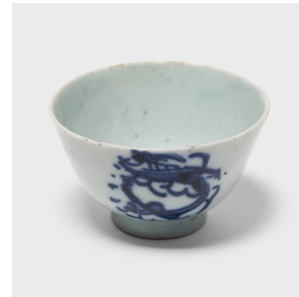

PAGODA RED

BLUE AND WHITE DRAGON TEA CUP

\$68

c. 1900 • Southern China, China • Porcelain • Collection #CBH068C

H: 1.5" Dia: 2.5"

The delicate blue and white dragon design of this porcelain teacup was painted in a muted, grey pigment, only to be transformed to a rich, cobalt blue by the fiery heat of the kiln. A common motif in Chinese porcelain, the serpentine dragon is a symbol of power and strength. Retaining the immediacy of the artist's brushwork, the design offers a sense of simplicity and spontaneity that looks as fresh today as it did serving tea at the turn of the 20th century.