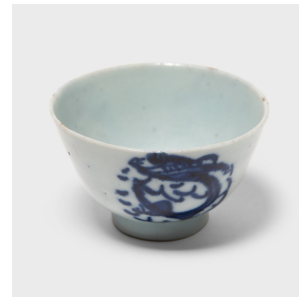

PAGODA RED

BLUE AND WHITE DRAGON TEA CUP

\$68

c. 1900 • Southern China, China • Porcelain • Collection #CBH068C

H: 1.5" Dia: 2.5"

The delicate blue and white dragon design of this porcelain teacup was painted in a muted, grey pigment, only to be transformed to a rich, cobalt blue by the fiery heat of the kiln. A common motif in Chinese porcelain, the serpentine dragon is a symbol of power and strength. Retaining the immediacy of the artist's brushwork, the design offers a sense of simplicity and spontaneity that looks as fresh today as it did serving tea at the turn of the 20th century.