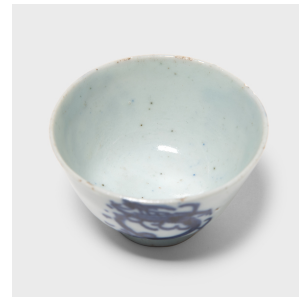

PAGODA RED

BLUE AND WHITE DRAGON TEA CUP

\$68

c. 1900 • Southern China, China • Porcelain • Collection #CBH068C

H: 1.5" Dia: 2.5"

The delicate blue and white dragon design of this porcelain teacup was painted in a muted, grey pigment, only to be transformed to a rich, cobalt blue by the fiery heat of the kiln. A common motif in Chinese porcelain, the serpentine dragon is a symbol of power and strength. Retaining the immediacy of the artist's brushwork, the design offers a sense of simplicity and spontaneity that looks as fresh today as it did serving tea at the turn of the 20th century.