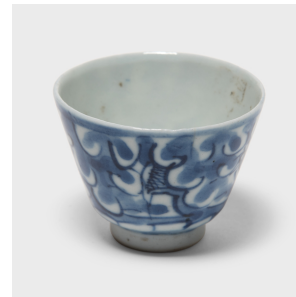

## BLUE AND WHITE TEA CUP

**\$38**

c. 1900 • Southern China, China • Porcelain • Collection #CBH069C

H: 1.75" Dia: 2.25"

The blue and white design of this porcelain teacup was painted in a muted, grey pigment, only to be transformed to a rich, cobalt blue by the fiery heat of the kiln. Painted with a simple cross-hatch pattern, a serpentine dragon weaves its way through billowing clouds, a common symbol of power, strength, and vigilance. Retaining the immediacy of the artist's brushwork, the design looks as fresh today as it did serving tea at the turn of the 20th century.