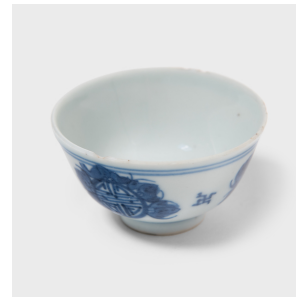

## BLUE AND WHITE LONGEVITY TEA CUP

**\$68**

c. 1850 • China • Porcelain • Collection #CLMS003C

H: 1.5" Dia: 2.5"

The delicate blue and white design of this porcelain teacup was painted in a muted, grey pigment, only to be transformed to a rich, cobalt blue by the fiery heat of the kiln. The cup's sides are decorated with a shou symbol of longevity surrounded by five bats, a motif representing the five blessings of happiness. Retaining the immediacy of the artist's brushwork, the geometric decoration offers a sense of simplicity and spontaneity that looks as fresh today as it did serving tea at the turn of the 20th century.