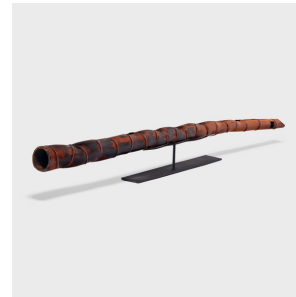

# PAGODA RED

---

## BUDDHA BELLY BAMBOO PIPE

**\$880**

c. 1900 • Southern China, China • Bamboo • Collection #PPPO01B

W: 50.75" D: 3.0" H: 3.0"

This unusually sinuous length of bamboo is known as "Buddha belly bamboo," named for each segment's resemblance to the ample gut of the Chinese monk Budai, often referred to as the "Laughing Buddha." Cultivated in southern China, Buddha belly bamboo is often formed into elongated pipes used for smoking tobacco or opium. Mounted horizontally on a custom steel stand, this late 19th-century bamboo specimen becomes a striking tabletop sculpture.