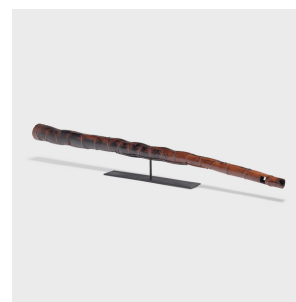

# PAGODA RED

---

## BUDDHA BELLY BAMBOO PIPE

**\$880**

c. 1900 • Southern China, China • Bamboo • Collection #PPPO01B

W: 50.75" D: 3.0" H: 3.0"

This unusually sinuous length of bamboo is known as "Buddha belly bamboo," named for each segment's resemblance to the ample gut of the Chinese monk Budai, often referred to as the "Laughing Buddha." Cultivated in southern China, Buddha belly bamboo is often formed into elongated pipes used for smoking tobacco or opium. Mounted horizontally on a custom steel stand, this late 19th-century bamboo specimen becomes a striking tabletop sculpture.