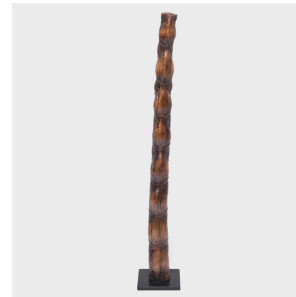

PAGODA RED

BUDDHA BELLY BAMBOO PIPE

\$1,480

c. 1900 • Southern China, China • Bamboo • Collection #P028A

W: 5.75" D: 5.75" H: 35.75"

This unusually sinuous length of bamboo is known as "Buddha belly bamboo" for each segment's resemblance to the ample gut of the Chinese monk Budai, often referred to as the "Laughing Buddha." Cultivated in southern China, Buddha belly bamboo is often formed into elongated pipes used for smoking tobacco or opium. The undulating form of this 19th-century bamboo specimen is made especially striking when held upright by a custom steel stand.