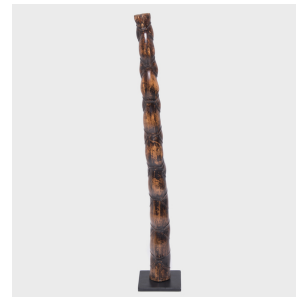

PAGODA RED

BUDDHA BELLY BAMBOO PIPE

\$1,480

c. 1900 • Southern China, China • Bamboo • Collection #P028A

W: 5.75" D: 5.75" H: 35.75"

This unusually sinuous length of bamboo is known as "Buddha belly bamboo" for each segment's resemblance to the ample gut of the Chinese monk Budai, often referred to as the "Laughing Buddha." Cultivated in southern China, Buddha belly bamboo is often formed into elongated pipes used for smoking tobacco or opium. The undulating form of this 19th-century bamboo specimen is made especially striking when held upright by a custom steel stand.