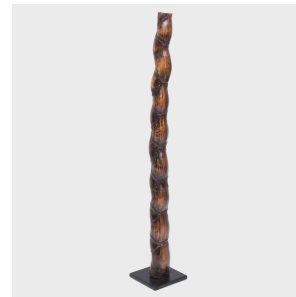

PAGODA RED

BUDDHA BELLY BAMBOO PIPE

\$1,480

c. 1900 • Southern China, China • Bamboo • Collection #P028A

W: 5.75" D: 5.75" H: 35.75"

This unusually sinuous length of bamboo is known as "Buddha belly bamboo" for each segment's resemblance to the ample gut of the Chinese monk Budai, often referred to as the "Laughing Buddha." Cultivated in southern China, Buddha belly bamboo is often formed into elongated pipes used for smoking tobacco or opium. The undulating form of this 19th-century bamboo specimen is made especially striking when held upright by a custom steel stand.