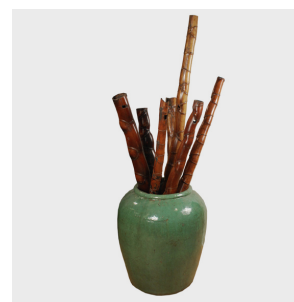

PAGODA RED

BUDDHA BELLY BAMBOO PIPE

\$880

c. 1850 • China • Bamboo • Collection #PPP001A

W: 5.5" D: 5.0" H: 36.5"

This sculptural bamboo pipe was made in the 19th century, roughly three hundred years after European sailors introduced tobacco to China. It is handcrafted from a special type of bamboo (*Bambusa ventricosa*), commonly called "Buddha belly bamboo". The unusual form is created by artisans who regulate the water and root space to train the bamboo to grow with the characteristic bulges that have inspired its colorful name.