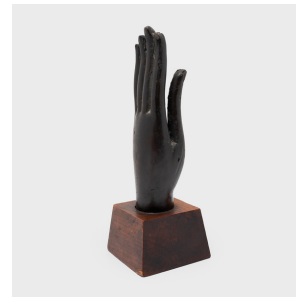

PAGODA RED

THAI BRONZE BUDDHA'S HAND

\$880

c. 1850 • Thailand • Bronze • Collection #CMRC052A

W: 4.0" D: 4.0" H: 11.5"

This 19th-century Buddha's hand sculpture from Thailand is finely cast of bronze with lifelike features and a beautiful dark patina. The hand is held upwards in abhaya mudra, the gesture of protection and reassurance. With arms outstretched and palms facing out, the Buddha assumes this mudra to dispel fear and invite calm. The bronze hand is mounted for display on a simple wooden base.