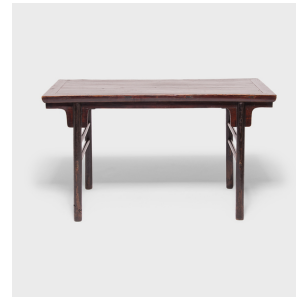

## CALLIGRAPHER'S TABLE

**\$7,480**

c. 1850 • Shanxi, China • Northern Elmwood, Lacquer • Collection #BJD098

W: 58.5" D: 28.25" H: 33.25"

This calligraphy table, like all the highest quality pieces of Chinese furniture, follows the timeless principles of Chinese architectural design and construction techniques. It has bold strong lines, limited ornamentation, double stretchers connecting its recessed round legs, and a layer of original lacquer that has aged beautifully. Its complex mortise and tenon joinery reflects traditional techniques that have been used for centuries by the finest Ming and Qing-dynasty craftsmen.