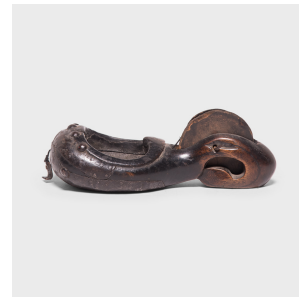

PAGODA RED

CARPENTER'S INKLINE REEL

\$588

c. 1850 • Northern China, China • Northern Elmwood, Iron • Collection #BJC097A

W: 8.5" D: 3.5" H: 3.0"

Given the beauty and thoughtful design of traditional Chinese furniture, it's no wonder that Qing-dynasty carpenter's tools were accorded the same attention to detail. This remarkably intact 19th-century inkline reel was hand carved from northern elmwood with flowing, sculptural lines that belie its practical function. This ingenious tool was used to mark straight lines, incorporating a winding wheel that unraveled across an inkwell, marking thread as it was unwound. The inked thread was then drawn across a measured surface and anchored by a stickpin to stamp a straight guide line. Continued...

1740 W. Webster Ave., Chicago, IL 60614 • 773-235-1188 • info@pagodared.com

PAGODARED.COM

PAGODA RED

CARPENTER'S INKLINE REEL

Once an essential component of a Chinese carpenter's toolkit, this reel lives on as a storied sculptural object.