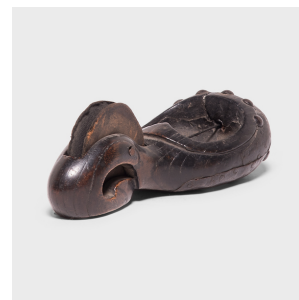

PAGODA RED

CARPENTER'S INKLINE REEL

\$588

c. 1850 • Northern China, China • Northern Elmwood, Iron • Collection #BJC097A

W: 8.5" D: 3.5" H: 3.0"

Given the beauty and thoughtful design of traditional Chinese furniture, it's no wonder that Qing-dynasty carpenter's tools were accorded the same attention to detail. This remarkably intact 19th-century inkline reel was hand carved from northern elmwood with flowing, sculptural lines that belie its practical function. This ingenious tool was used to mark straight lines, incorporating a winding wheel that unraveled across an inkwell, marking thread as it was unwound. The inked thread was then drawn across a measured surface and anchored by a stickpin to stamp a straight guide line. Continued...

1740 W. Webster Ave., Chicago, IL 60614 • 773-235-1188 • info@pagodared.com

PAGODARED.COM

PAGODA RED

CARPENTER'S INKLINE REEL

Once an essential component of a Chinese carpenter's toolkit, this reel lives on as a storied sculptural object.