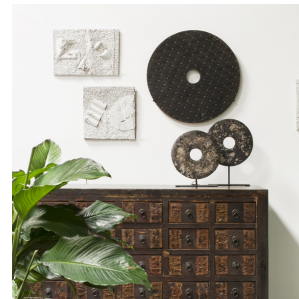

## CELESTIAL DRAGON BI DISC ON WALL MOUNT

**\$1,480**

Beijing, China • Stone, Steel • Collection #BJEE025A

W: 19.75" D: 0.75" H: 19.75"

Found in the tombs of ancient Chinese emperors and aristocrats, bi discs such as this have a mysterious and spiritual history, and their function and significance remain uncertain. Shaping this hard stone takes considerable skill. An artisan patiently rubs the surface with sand to give the stone its soft, satiny appearance, a subtle glow completely different from the polished gloss of machine-finished stones. Set on a custom steel wall mount, this contemporary stone bi disc carved with abstract dragons adds compelling texture to modern interiors.