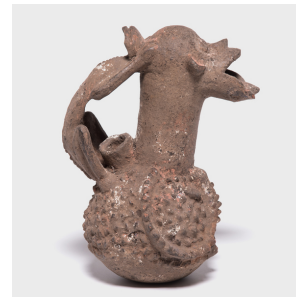

PAGODA RED

CHAMBA BUSH SPIRIT POT

\$3,080

c. 1900 • Nigeria • Ceramic • Collection #CAA1125

W: 7.25" D: 10.5" H: 13.25"

The Chamba people of Nigeria featured this bush spirit in many art forms. The wide mouth, backswept horns, and bulbous body are hallmarks of the harbinger of death. The ceramicist expertly incorporated those forms into the spout, handle, and body of this sculptural pot. The result is an important object imbued with the Chamba's creation myths and outlook on the dangers of their home.