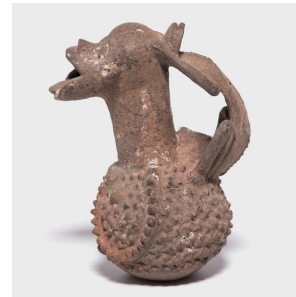

PAGODA RED

CHAMBA BUSH SPIRIT POT

\$3,080

c. 1900 • Nigeria • Ceramic • Collection #CAA1125

W: 7.25" D: 10.5" H: 13.25"

The Chamba people of Nigeria featured this bush spirit in many art forms. The wide mouth, backswept horns, and bulbous body are hallmarks of the harbinger of death. The ceramicist expertly incorporated those forms into the spout, handle, and body of this sculptural pot. The result is an important object imbued with the Chamba's creation myths and outlook on the dangers of their home.