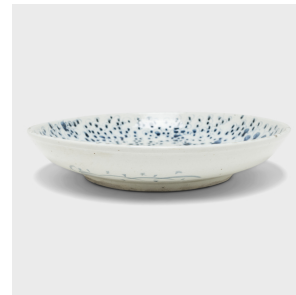

## BLUE AND WHITE CHARGER

**\$1,180**

c. 1900 • China • Porcelain • Collection #PRA014

H: 3.0" Dia: 15.75"

An elevated example of Chinese blue-and-white porcelain, this large footed dish charms with dark, cobalt-blue brushwork atop a cool white field. The plate is decorated with an all-over fish-roe pattern, resembling clouds swirling around the central motif of a phoenix in flight. The auspicious phoenix is an important symbol in Chinese culture a powerful mythical creature embodying prosperity and benevolence. The underside is brushed with abstract foliage and the base left unglazed. Charger plates like these can be used to create layers of visual interest to any table landscape.