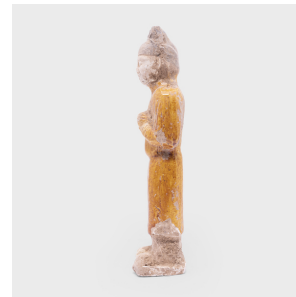

PAGODA RED

YELLOW GLAZED MINGQI SPIRIT SCHOLAR

\$680

Unknown • China • Ceramic • Collection #CESB043

W: 2.5" D: 2.25" H: 9.5"

Molded of earthenware, this petite sculpture is a type of centuries-old burial figurine known as míngqì. Such model figures were placed in tombs of individuals with high status to ensure a safe journey to the afterlife. Meant to depict the pleasures of daily life, common burial figures were warriors, dancers, male and female figures and animals. This míngqì is of a male attendant dressed in a bright yellow gown, hands folded in front and topped by a towering headdress.

Continued...

1740 W. Webster Ave., Chicago, IL 60614 • 773-235-1188 • info@pagodared.com

PAGODARED.COM

PAGODA RED

YELLOW GLAZED MINGQI SPIRIT SCHOLAR

Though some of the glaze has now weathered from age, revealing the original ceramic form, the facial features are left intact with stunning detail.