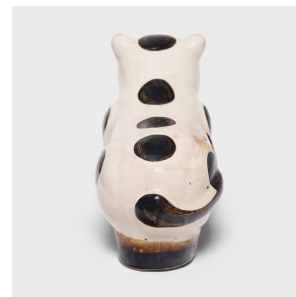

PAGODA RED

SPOTTED CAT HEADREST

\$980

c. 1900 • China • Ceramic • Collection #CMK078

W: 5.5" D: 13.5" H: 7.0"

To keep her elaborate hairstyle intact while sleeping, a well-to-do Qing-dynasty woman once used this ceramic headrest as a pillow. The headrest is shaped as a crouching house cat, with whiskers and fur playfully painted in with black, brown, and creme glaze, reminiscent of cizhou ware. Credited with a power to protect against evil spirits, perhaps for its ability to see in the dark, the cat is the ideal guardian for a headrest pillow, protecting its owner while she dreams.