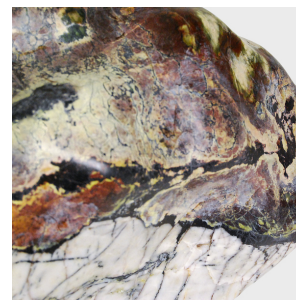

PAGODA RED

"CRACKED ICE" MEDITATION STONE

\$1,080

Jiangsu, China • Stone • Collection #PM5028

W: 18.0" D: 12.0" H: 11.5"

Unearthed in Jiangsu province, this gorgeous stone has been polished to reveal the full array of its soft colors and intriguing patterns. Prized by collectors for centuries, such stones were especially sought after by Chinese scholars who plumbed their mysteries in search of universal truths and poetic inspiration. This stone is a wonderful sculptural accent, awash with swirling currents of green, yellow, and milky white, and speckled with flecks of inky black.