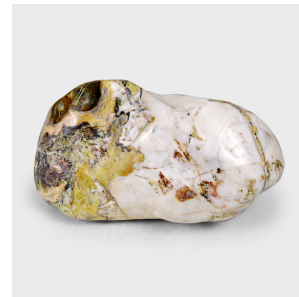

PAGODA RED

"CORAL RED" MEDITATION STONE

\$680

Jiangsu, China • Stone • Collection #PM5012

W: 16.0" D: 8.0" H: 9.5"

Unearthed in Jiangsu province, this gorgeous stone has been polished to reveal the full array of its soft colors and intriguing patterns. Prized by collectors for centuries, such stones were especially sought after by Chinese scholars who plumbed their mysteries in search of universal truths and poetic inspiration. This stone is a wonderful sculptural accent, awash with swirling currents of green, red, and milky white, and speckled with flecks of inky black.