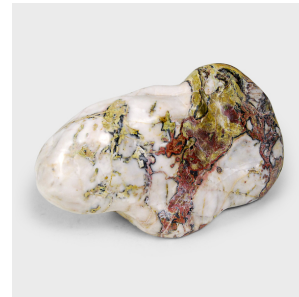

PAGODA RED

"CORAL RED" MEDITATION STONE

\$680

Jiangsu, China • Stone • Collection #PM5012

W: 16.0" D: 8.0" H: 9.5"

Unearthed in Jiangsu province, this gorgeous stone has been polished to reveal the full array of its soft colors and intriguing patterns. Prized by collectors for centuries, such stones were especially sought after by Chinese scholars who plumbed their mysteries in search of universal truths and poetic inspiration. This stone is a wonderful sculptural accent, awash with swirling currents of green, red, and milky white, and speckled with flecks of inky black.