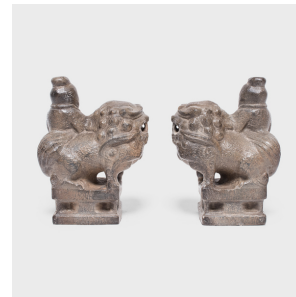

# PAGODA RED

---

## PAIR OF PETITE FU DOG GUARDIANS WITH RIDERS

**\$580**

Shanxi, China • Limestone • Collection #TLA029F

W: 2.5" D: 4.5" H: 6.0"

With curly manes and playful expressions, these petite stone fu dogs are adorable companions and benevolent guardians of the home. Also known as shizi, the pair represents yin and yang, the dual forces of the universe. Seated in mirrored postures upon square plinths, each fu dog is carrying a female rider playing the pipa, a Chinese stringed instrument similar to a lute. The rider is possibly the mythical beauty Wang Zhaojun, known for playing sorrowful melodies on her pipa while riding on horseback. Continued...