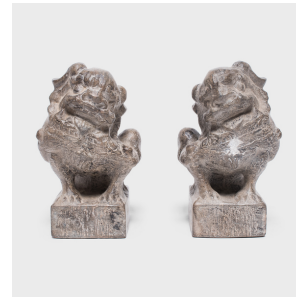

PAGODA RED

PAIR OF PETITE FU DOG GUARDIANS

\$580

Shanxi, China • Limestone • Collection #TLA029J

W: 3.25" D: 4.0" H: 5.5"

Hand-crafted of stone with curly manes, unique tails, and playful expressions, these petite stone fu dogs are benevolent guardians. Also known as shizi, the pair represents yin and yang, the dual forces of the universe. Standing in mirrored postures on square bases, the fu dogs are believed to protect from malevolent spirits and misfortune.