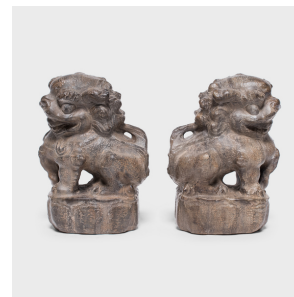

PAGODA RED

PAIR OF PETITE FU DOG GUARDIANS

\$880

Shanxi, China • Limestone • Collection #TLA029L

W: 3.0" D: 4.5" H: 6.25"

With curly manes and playful expressions, these petite stone fu dogs are adorable companions and benevolent guardians of the home. Also known as shizi, the pair represents yin and yang, the dual forces of the universe. Offering protection from malevolent spirits and misfortune, these charming fu dogs stand guard throughout the home as bookends, garden ornaments, or tabletop sculptures.