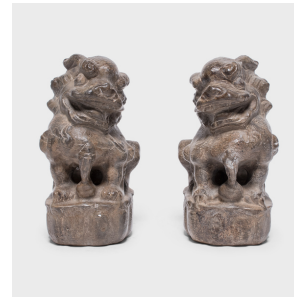

PAGODA RED

PAIR OF PETITE FU DOG GUARDIANS

\$880

Shanxi, China • Limestone • Collection #TLA029L

W: 3.0" D: 4.5" H: 6.25"

With curly manes and playful expressions, these petite stone fu dogs are adorable companions and benevolent guardians of the home. Also known as shizi, the pair represents yin and yang, the dual forces of the universe. Offering protection from malevolent spirits and misfortune, these charming fu dogs stand guard throughout the home as bookends, garden ornaments, or tabletop sculptures.