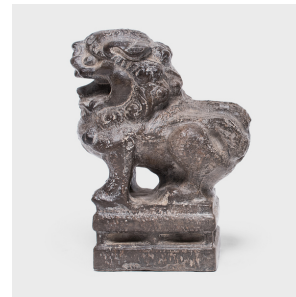

PAGODA RED

PETITE FU LION GUARDIAN

\$248

Shanxi, China • Limestone • Collection #TLA029M

W: 2.5" D: 4.5" H: 6.25"

With a curly mane and a lively expression, this petite stone fu dog is an adorable companion and a benevolent guardian of the home. Known as shizi, the mythical dog is thought to offer protection from malevolent spirits and misfortune. A miniature example of a traditional form, this charming fu dog stands guard throughout the home as a bookend, garden ornament, or tabletop sculpture.