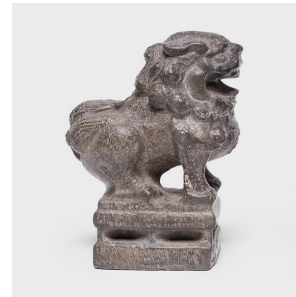

PAGODA RED

PETITE FU LION GUARDIAN

\$248

Shanxi, China • Limestone • Collection #TLA029M

W: 2.5" D: 4.5" H: 6.25"

With a curly mane and a lively expression, this petite stone fu dog is an adorable companion and a benevolent guardian of the home. Known as shizi, the mythical dog is thought to offer protection from malevolent spirits and misfortune. A miniature example of a traditional form, this charming fu dog stands guard throughout the home as a bookend, garden ornament, or tabletop sculpture.