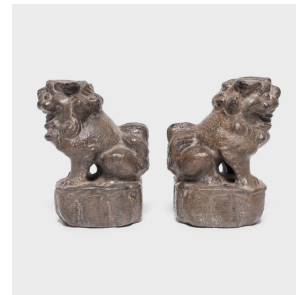

PAGODA RED

PAIR OF PETITE FU DOG GUARDIANS

\$880

Shanxi, China • Limestone • Collection #TLA0290

W: 3.0" D: 4.5" H: 5.75"

With curly manes and playful expressions, these petite stone fu dogs are adorable companions and benevolent guardians of the home. Also known as shizi, the pair represents yin and yang, and they sit in mirrored postures on round gourd-form stones. Offering protection from malevolent spirits and misfortune, these charming fu dogs stand guard throughout the home as bookends, garden ornaments, or tabletop sculptures.