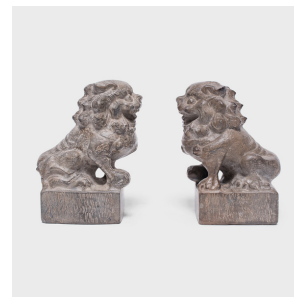

# PAGODA RED

---

## PAIR OF PETITE FU DOG GUARDIANS

**\$880**

Shanxi, China • Limestone • Collection #TLA029A

W: 2.75" D: 4.0" H: 5.75"

With curly manes and lively expressions, these petite stone fu dogs are adorable companions and benevolent guardians of the home. Also known as shizi, the pair represents yin and yang, the dual forces of the universe. They sit in matching postures on square bases, each with a foot resting on an embroidered ball, symbolizing their dominion over the earthly realm. Offering protection from malevolent spirits and misfortune, these charming fu dogs stand guard throughout the home as bookends, garden ornaments, or tabletop sculptures.