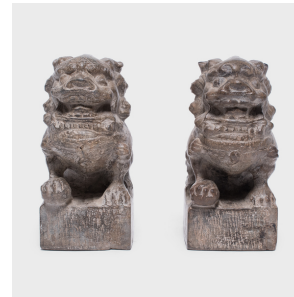

# PAGODA RED

---

## PAIR OF PETITE FU DOG GUARDIANS

**\$880**

Shanxi, China • Limestone • Collection #TLA029A

W: 2.75" D: 4.0" H: 5.75"

With curly manes and lively expressions, these petite stone fu dogs are adorable companions and benevolent guardians of the home. Also known as shizi, the pair represents yin and yang, the dual forces of the universe. They sit in matching postures on square bases, each with a foot resting on an embroidered ball, symbolizing their dominion over the earthly realm. Offering protection from malevolent spirits and misfortune, these charming fu dogs stand guard throughout the home as bookends, garden ornaments, or tabletop sculptures.