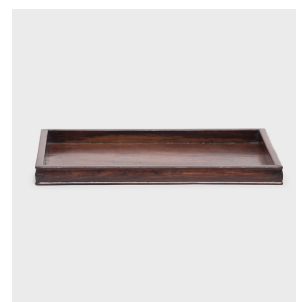

PAGODA RED

HUALI TEA TRAY

\$1,180

c. 1850 • China • Rosewood • Collection #CMCL039A

W: 10.75" D: 6.75" H: 0.75"

Crafted of fine huali rosewood, this 19th-century tray once served tea or displayed calligraphy tools in a scholar's studio. Decorated only by a subtle beaded edge, the tray has a simple rectangular form to showcase the rich color and fine grain of prized rosewood.