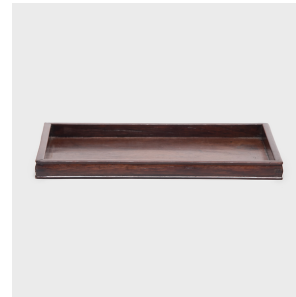

PAGODA RED

HUALI TEA TRAY

\$1,180

c. 1850 • China • Rosewood • Collection #CMCL039A

W: 10.75" D: 6.75" H: 0.75"

Crafted of fine huali rosewood, this 19th-century tray once served tea or displayed calligraphy tools in a scholar's studio. Decorated only by a subtle beaded edge, the tray has a simple rectangular form to showcase the rich color and fine grain of prized rosewood.