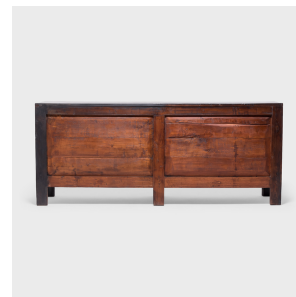

PAGODA RED

PLANK SLATE HERDSMAN'S CHEST

\$6,280

c. 1920 • Shandong, China • Northern Elmwood • Collection #TLA010

W: 85.0" D: 19.0" H: 35.5"

Created in the style of Mongolian storage coffers, this early 20th-century herdsman's chest has a straightforward design and plenty of rustic appeal. Originally configured to open from the top, this chest was modified with front-facing doors by our carpenters skilled in traditional joinery. Recently refinished to matte slate grey, this minimalist cabinet fits right into the modern home as a sideboard or credenza.

1740 W. Webster Ave., Chicago, IL 60614 • 773-235-1188 • info@pagodared.com

PAGODARED.COM

PAGODA RED

PLANK SLATE HERDSMAN'S CHEST

Additional Dimensions:

Door Openings: 32"W x 21.5"H

Upper Shelves: 41"W x 16"D x 12"H

Lower Shelves: 41"W x 16"D x 11.5"H