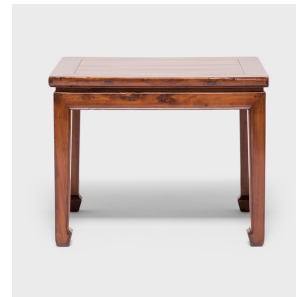

PAGODA RED

KANG TABLE

\$2,980

c. 1850 • Shanxi, China • Wood, Fruitwood • Collection #CAI033

W: 27.75" D: 22.25" H: 21.5"

Dramatically grained and warmly colored, gorgeous peach wood stars in this streamlined kang table. Seamlessly constructed by a gifted 19th-century craftsman, the table was meticulously crafted without nails, screws or glue, featuring a floating top and gently tapered legs ending in horse-hoof feet. With its low stature and portability, the low table was often placed on a daybed or kang platforms to provide a convenient surface for playing board games or enjoying tea.

1740 W. Webster Ave., Chicago, IL 60614 • 773-235-1188 • info@pagodared.com

PAGODARED.COM

PAGODA RED

KANG TABLE

Additional Dimensions

Table Apron to Floor: 18"

1740 W. Webster Ave., Chicago, IL 60614 • 773-235-1188 • info@pagodared.com