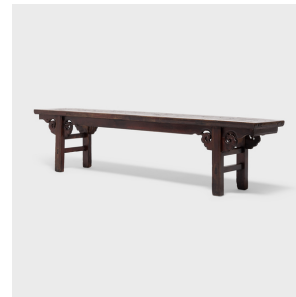

PAGODA RED

RECESSED LEG BENCH WITH CLOUD SPANDRELS

List Price \$2,680

Sale Price \$2,010

c. 1900 • Shanxi, China • Northern Elmwood, Lacquer • Collection #TLA069

W: 91.5" D: 15.0" H: 20.75"

During the Qing dynasty, a preference for ornamentation introduced open work and elaborate carvings to the classic, clean lines of Ming-era furniture. Preserving the best of both styles, this beautifully executed late 19th-century bench unites the traditional recessed-leg form with lacy, carved cloud-form spandrels. The long bench features straight legs linked by double stretchers and a broad floating-panel top. A sinuous beaded edge traces the outline of the apron, curling into the spiral of the cloud spandrels. Continued...

1740 W Webster Ave, Chicago, IL 60614 • 773.235.1188 • info@pagodared.com

PAGODARED.COM

PAGODA RED

RECESSED LEG BENCH WITH CLOUD SPANDRELS

Originally coated in an even lacquered finish, the bench has gained a beautifully worn texture over a century of use.