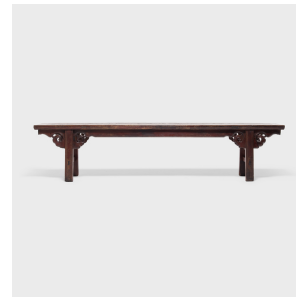

PAGODA RED

RECESSED LEG BENCH WITH CLOUD SPANDRELS

List Price \$2,680

Sale Price \$2,010

c. 1900 • Shanxi, China • Northern Elmwood, Lacquer • Collection #TLA069

W: 91.5" D: 15.0" H: 20.75"

During the Qing dynasty, a preference for ornamentation introduced open work and elaborate carvings to the classic, clean lines of Ming-era furniture. Preserving the best of both styles, this beautifully executed late 19th-century bench unites the traditional recessed-leg form with lacy, carved cloud-form spandrels. The long bench features straight legs linked by double stretchers and a broad floating-panel top. A sinuous beaded edge traces the outline of the apron, curling into the spiral of the cloud spandrels. Continued...

1740 W Webster Ave, Chicago, IL 60614 • 773.235.1188 • info@pagodared.com

PAGODARED.COM

PAGODA RED

RECESSED LEG BENCH WITH CLOUD SPANDRELS

Originally coated in an even lacquered finish, the bench has gained a beautifully worn texture over a century of use.