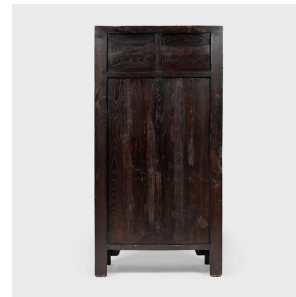

## GILT BLACK LACQUER SHANXI CABINET

**\$5,880**

c. 1850 • China • Wood, Lacquer • Collection #CSA001

W: 35.0" D: 20.5" H: 69.0"

Crafted in the early 20th century, this tall cabinet has a clean-lined form designed with straight sides and square corners. The cabinet is cloaked in a glossy black lacquer finish, contrasted by hand-painted gilt decoration, now considerably faded from years of use. The cabinet features two double doors secured with brass lock plates and decorated with whimsical round medallions of various motifs and auspicious symbols.

## GILT BLACK LACQUER SHANXI CABINET

A storied addition to the modern home, the cabinet offers ample storage with three shelves, two shallow drawers, and a deep lower compartment. The lacquer finish has aged beautifully with time, developing fantastic crackle and character from years of use.