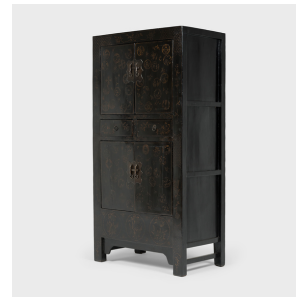

## GILT BLACK LACQUER SHANXI CABINET

**\$5,880**

c. 1850 • China • Wood, Lacquer • Collection #CSA001

W: 35.0" D: 20.5" H: 69.0"

Crafted in the early 20th century, this tall cabinet has a clean-lined form designed with straight sides and square corners. The cabinet is cloaked in a glossy black lacquer finish, contrasted by hand-painted gilt decoration, now considerably faded from years of use. The cabinet features two double doors secured with brass lock plates and decorated with whimsical round medallions of various motifs and auspicious symbols.

## GILT BLACK LACQUER SHANXI CABINET

A storied addition to the modern home, the cabinet offers ample storage with three shelves, two shallow drawers, and a deep lower compartment. The lacquer finish has aged beautifully with time, developing fantastic crackle and character from years of use.