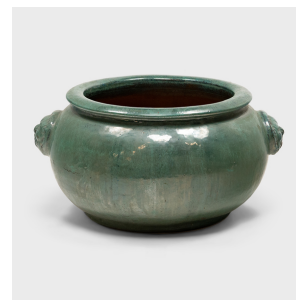

PAGODA RED

PAIR OF MOSS GLAZED PLANTERS

\$1,680

20th Century • China • Terra Cotta, Glaze • Collection #CCLM002

H: 15.0" Dia: 27.0"

This pair of monumental ceramic pots is glazed with a thick turquoise pigment that lingers beautifully on every imperfection. The basin has a round and tapered form, with a wide mouth, flared rim, and two side handles shaped in the face of an expressive male. Tucked in a garden or sunroom, this pair of ceramic pots are extraordinary planters for flowers and greenery.

1740 W. Webster Ave., Chicago, IL 60614 • 773-235-1188 • info@pagodared.com

PAGODARED.COM

PAGODA RED

PAIR OF MOSS GLAZED PLANTERS

Additional Dimensions:

Diameter of Opening: 15.5"

1740 W. Webster Ave., Chicago, IL 60614 • 773-235-1188 • info@pagodared.com