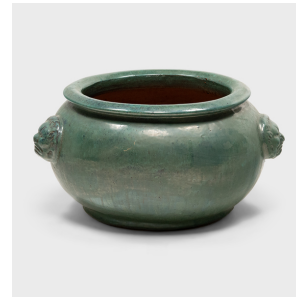

PAGODA RED

PAIR OF MOSS GLAZED PLANTERS

\$1,680

20th Century • China • Terra Cotta, Glaze • Collection #CCLM002

H: 15.0" Dia: 27.0"

This pair of monumental ceramic pots is glazed with a thick turquoise pigment that lingers beautifully on every imperfection. The basin has a round and tapered form, with a wide mouth, flared rim, and two side handles shaped in the face of an expressive male. Tucked in a garden or sunroom, this pair of ceramic pots are extraordinary planters for flowers and greenery.

1740 W. Webster Ave., Chicago, IL 60614 • 773-235-1188 • info@pagodared.com

PAGODARED.COM

PAGODA RED

PAIR OF MOSS GLAZED PLANTERS

Additional Dimensions:

Diameter of Opening: 15.5"

1740 W. Webster Ave., Chicago, IL 60614 • 773-235-1188 • info@pagodared.com