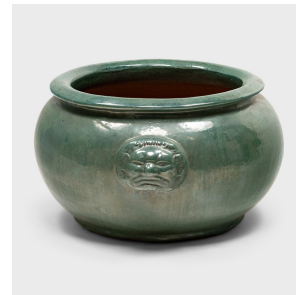

PAGODA RED

PAIR OF MOSS GLAZED PLANTERS

\$1,680

20th Century • China • Terra Cotta, Glaze • Collection #CCLM002

H: 15.0" Dia: 27.0"

This pair of monumental ceramic pots is glazed with a thick turquoise pigment that lingers beautifully on every imperfection. The basin has a round and tapered form, with a wide mouth, flared rim, and two side handles shaped in the face of an expressive male. Tucked in a garden or sunroom, this pair of ceramic pots are extraordinary planters for flowers and greenery.

1740 W. Webster Ave., Chicago, IL 60614 • 773-235-1188 • info@pagodared.com

PAGODARED.COM

PAGODA RED

PAIR OF MOSS GLAZED PLANTERS

Additional Dimensions:

Diameter of Opening: 15.5"

1740 W. Webster Ave., Chicago, IL 60614 • 773-235-1188 • info@pagodared.com