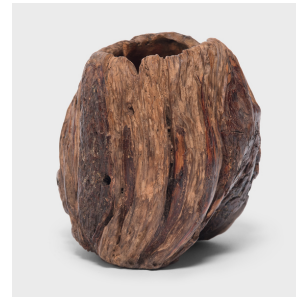

PAGODA RED

BURLED BRUSH POT

\$380

c. 1900 • Shanxi, China • Cypress • Collection #BJH006

W: 8.25" D: 7.25" H: 8.0"

Carefully carved from a cypress tree burl, this late 19th-century burlwood brush pot once held select calligraphy brushes in a scholars' studio. Placed alongside the Four Treasures of the scholar - paper, brush, ink, and inkstone - this brush pot would have stirred the imagination and satisfied the scholars' taste for natural forms. We love the gnarled and twisted form of this burled brush pot as a decorative bowl or an unexpected planter for a single orchid.

1740 W. Webster Ave., Chicago, IL 60614 • 773-235-1188 • info@pagodared.com

PAGODARED.COM

PAGODA RED

BURLED BRUSH POT

Additional Dimensions:

Diameter of Opening: 4"

1740 W. Webster Ave., Chicago, IL 60614 • 773-235-1188 • info@pagodared.com