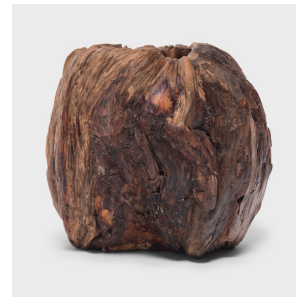

PAGODA RED

BURLED BRUSH POT

\$380

c. 1900 • Shanxi, China • Cypress • Collection #BJH006

W: 8.25" D: 7.25" H: 8.0"

Carefully carved from a cypress tree burl, this late 19th-century burlwood brush pot once held select calligraphy brushes in a scholars' studio. Placed alongside the Four Treasures of the scholar - paper, brush, ink, and inkstone - this brush pot would have stirred the imagination and satisfied the scholars' taste for natural forms. We love the gnarled and twisted form of this burled brush pot as a decorative bowl or an unexpected planter for a single orchid.

1740 W. Webster Ave., Chicago, IL 60614 • 773-235-1188 • info@pagodared.com

PAGODARED.COM

PAGODA RED

BURLED BRUSH POT

Additional Dimensions:

Diameter of Opening: 4"

1740 W. Webster Ave., Chicago, IL 60614 • 773-235-1188 • info@pagodared.com