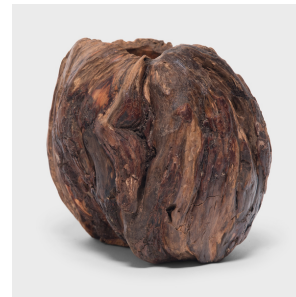

PAGODA RED

BURLED BRUSH POT

\$380

c. 1900 • Shanxi, China • Cypress • Collection #BJH006

W: 8.25" D: 7.25" H: 8.0"

Carefully carved from a cypress tree burl, this late 19th-century burlwood brush pot once held select calligraphy brushes in a scholars' studio. Placed alongside the Four Treasures of the scholar - paper, brush, ink, and inkstone - this brush pot would have stirred the imagination and satisfied the scholars' taste for natural forms. We love the gnarled and twisted form of this burled brush pot as a decorative bowl or an unexpected planter for a single orchid.

1740 W. Webster Ave., Chicago, IL 60614 • 773-235-1188 • info@pagodared.com

PAGODARED.COM

PAGODA RED

BURLED BRUSH POT

Additional Dimensions:

Diameter of Opening: 4"

1740 W. Webster Ave., Chicago, IL 60614 • 773-235-1188 • info@pagodared.com