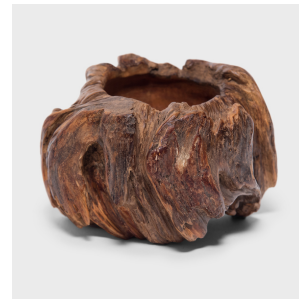

PAGODA RED

BURLED BRUSHWASHER

\$280

c. 1900 • Shanxi, China • Cypress • Collection #BJH012

W: 6.0" D: 6.25" H: 4.0"

Hand-carved from a cypress tree burl, this late 19th-century burlwood bowl was once used by a Qing-dynasty scholar to rinse the ink from his calligraphy brush. Placed alongside the Four Treasures of the scholar - paper, brush, ink, and inkstone - this brushwasher would have stirred the imagination and satisfied the scholars' taste for natural forms. We love the gnarled and twisted form of this burlwood brush pot as a decorative bowl or an unexpected planter for a single orchid.