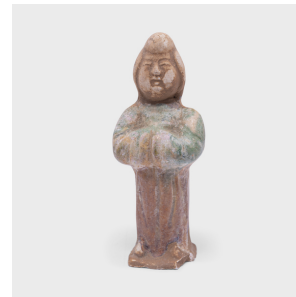

## SET OF FIVE SANCAI FEMALE ATTENDANT FIGURES

**\$2,680**

Unknown • China • Ceramic • Collection #CESB005

W: 2.0" D: 1.5" H: 5.5"

Molded of earthenware, this set of five petite sculptures are a type of centuries-old burial figurine known as *míngqì*. Such model figures were placed in tombs of individuals with high status to ensure a safe journey to the afterlife. Meant to depict the pleasures of daily life, common burial figures were warriors, dancers, male and female figures and animals. These *míngqìs* depict court ladies wearing flowing robes with their hair pulled up into an elaborate coiffure. The sculptures are coated with green and yellow glaze which have now weathered from age, revealing the original ceramic form.