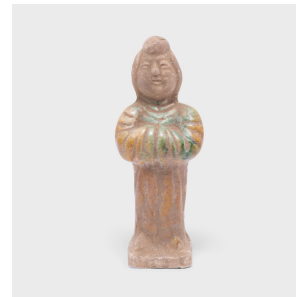

## SET OF FIVE SANCAI FEMALE ATTENDANT FIGURES

**\$2,680**

Unknown • China • Ceramic • Collection #CESB005

W: 2.0" D: 1.5" H: 5.5"

Molded of earthenware, this set of five petite sculptures are a type of centuries-old burial figurine known as *míngqì*. Such model figures were placed in tombs of individuals with high status to ensure a safe journey to the afterlife. Meant to depict the pleasures of daily life, common burial figures were warriors, dancers, male and female figures and animals. These *míngqìs* depict court ladies wearing flowing robes with their hair pulled up into an elaborate coiffure. The sculptures are coated with green and yellow glaze which have now weathered from age, revealing the original ceramic form.