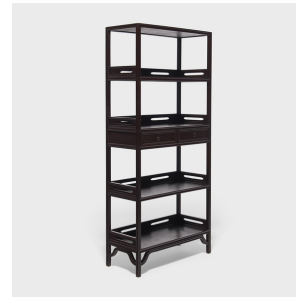

PAGODA RED

SCHOLARS' SCROLL SHELF

\$3,680

c. 1900 • Shanxi, China • Northern Elmwood • Collection #BJH065A

W: 35.0" D: 15.0" H: 75.0"

This early 20th century bookcase once stood in a Qing-dynasty scholars' studio, piled high with books and painted scrolls. Considered a status symbol, books were given pride of place on impressive shelves such as this, alongside precious objects and works of art.

Constructed with clean lines and open sides, this tall bookcase has a minimalist design, decorated only by beaded edges, oblong cutouts, and humpback stretchers at the base. Darkened to a black-brown finish, the timeless shelf has modern appeal and holds its own in a contemporary office or living room.

1740 W. Webster Ave., Chicago, IL 60614 • 773-235-1188 • info@pagodared.com

PAGODARED.COM

PAGODA RED

SCHOLARS' SCROLL SHELF

Additional Dimensions:

Drawers: 14"W x 11"D

Shelves: 14"H

1740 W. Webster Ave., Chicago, IL 60614 • 773-235-1188 • info@pagodared.com