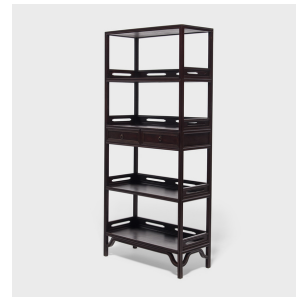

PAGODA RED

SCHOLARS' SCROLL SHELF

\$3,680

c. 1900 • Shanxi, China • Northern Elmwood • Collection #BJH065A

W: 35.0" D: 15.0" H: 75.0"

This early 20th century bookcase once stood in a Qing-dynasty scholars' studio, piled high with books and painted scrolls. Considered a status symbol, books were given pride of place on impressive shelves such as this, alongside precious objects and works of art.

Constructed with clean lines and open sides, this tall bookcase has a minimalist design, decorated only by beaded edges, oblong cutouts, and humpback stretchers at the base. Darkened to a black-brown finish, the timeless shelf has modern appeal and holds its own in a contemporary office or living room.

1740 W. Webster Ave., Chicago, IL 60614 • 773-235-1188 • info@pagodared.com

PAGODARED.COM

PAGODA RED

SCHOLARS' SCROLL SHELF

Additional Dimensions:

Drawers: 14"W x 11"D

Shelves: 14"H

1740 W. Webster Ave., Chicago, IL 60614 • 773-235-1188 • info@pagodared.com