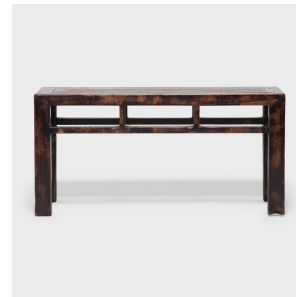

PAGODA RED

SHANDONG HALF BENCH

\$1,880

c. 1900 • Shandong, China • Northern Elmwood • Collection #TLA041

W: 39.5" D: 12.0" H: 19.5"

This square corner half bench from China's Shandong province has a straightforward design with clean lines and balanced proportions. Dated to the early 20th century, the bench was constructed of northern elm (yumu) with mortise-and-tenon joinery and features a floating panel top, straight legs, and an open, paneled apron. Minimally decorated, the bench has been recently refinished for a well-worn texture that calls to be touched.

1740 W. Webster Ave., Chicago, IL 60614 • 773-235-1188 • info@pagodared.com

PAGODARED.COM

PAGODA RED

SHANDONG HALF BENCH

Additional Dimensions:

Table Apron to Floor: 13"

1740 W. Webster Ave., Chicago, IL 60614 • 773-235-1188 • info@pagodared.com